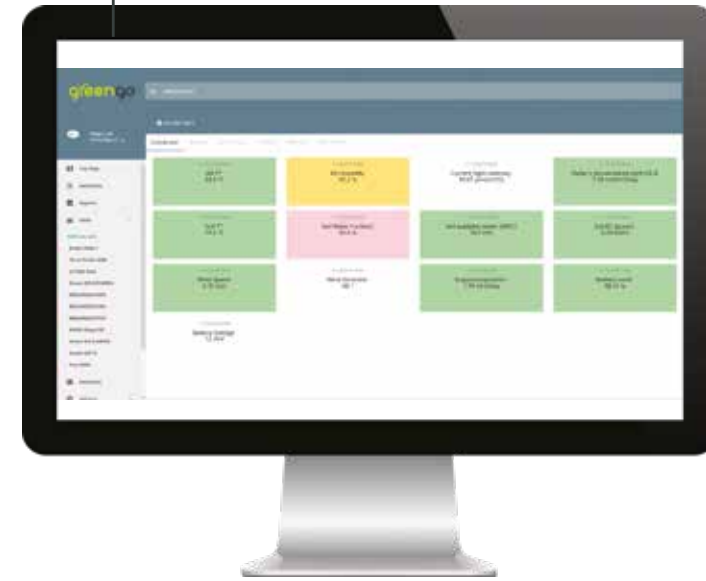

greengosystem.com

**greengo**<sup>®</sup>  
YOUR TURFCARE UNIT

# TURFCARE Unit

Where is my GreenGO right now?

What's the situation on my pitch?

Plan or Record

- Fertilizations
- Biochemicals and biostimulants
- Maintenance work
- Irrigation
- Chemical pest control
- Geolocalized pest log
- Performance parameters
- Soil/Water analysis results