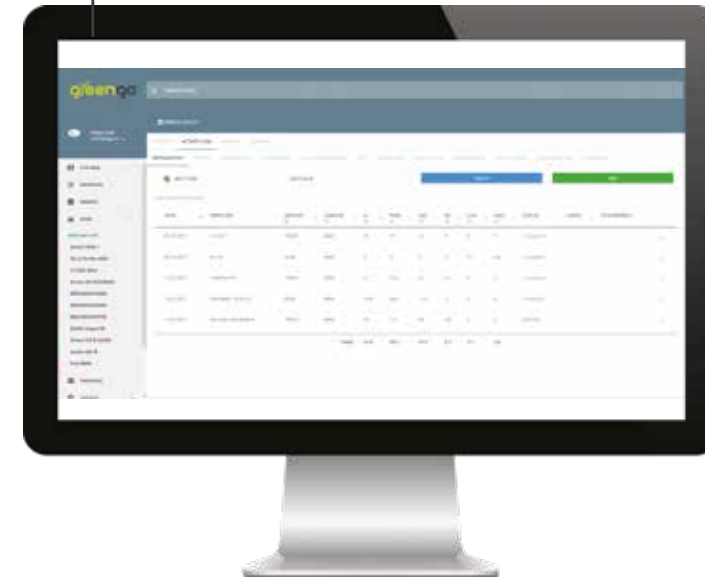

# TURFCARE Unit

Where is my GreenGO right now?

What's the situation on my pitch?

Plan or Record

- Fertilizations
- Biochemicals and biostimulants
- Maintenance work
- Irrigation
- Chemical pest control
- Geolocalized pest log
- Performance parameters
- Soil/Water analysis results