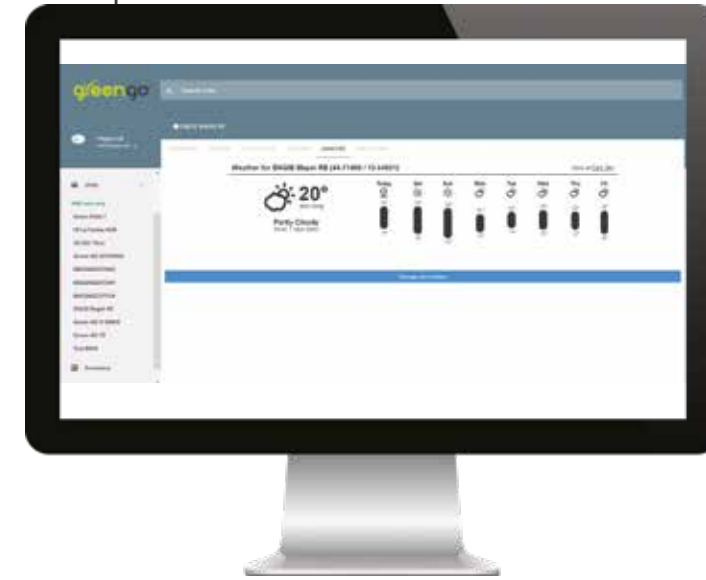

# TURFCARE Unit

Where is my GreenGO right now?

What's the situation on my pitch?

Plan or Record

- Fertilizations
- Biochemicals and biostimulants
- Maintenance work
- Irrigation
- Chemical pest control
- Geolocalized pest log
- Performance parameters
- Soil/Water analysis results

What weather can I expect?

What's my historical data?

greengosystem.com